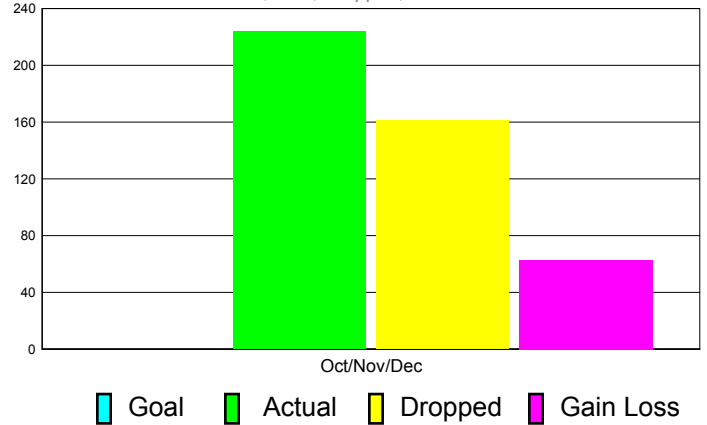

Membership Results 2011-2012

Goal, New, Dropped, Gain/Loss